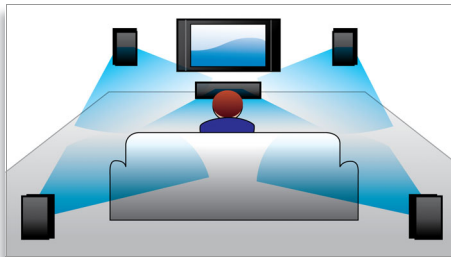

## Dolby Digital and Pro Logic II

A built-in Dolby Digital decoder eliminates the need for an external decoder by processing all six channels of audio information to provide a surround sound experience and an astoundingly natural sense of ambience and dynamic realism. Dolby Pro Logic II provides five channels of surround processing from any stereo source.